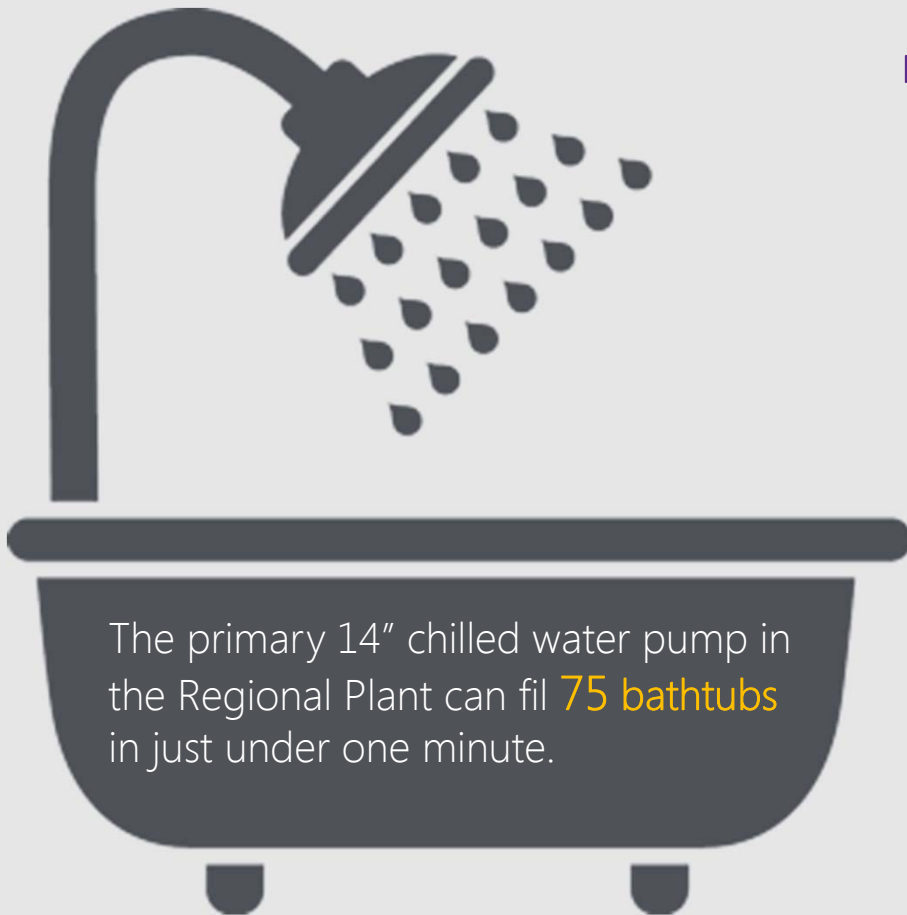

Just The Facts

The Division of Student Affairs
OFFICE OF THE VICE CHANCELLOR

October 29, 2018

The primary 14" chilled water pump in the Regional Plant can fill **75 bathtubs** in just under one minute.

There are over **15 miles** of mechanical and plumbing piping installed.