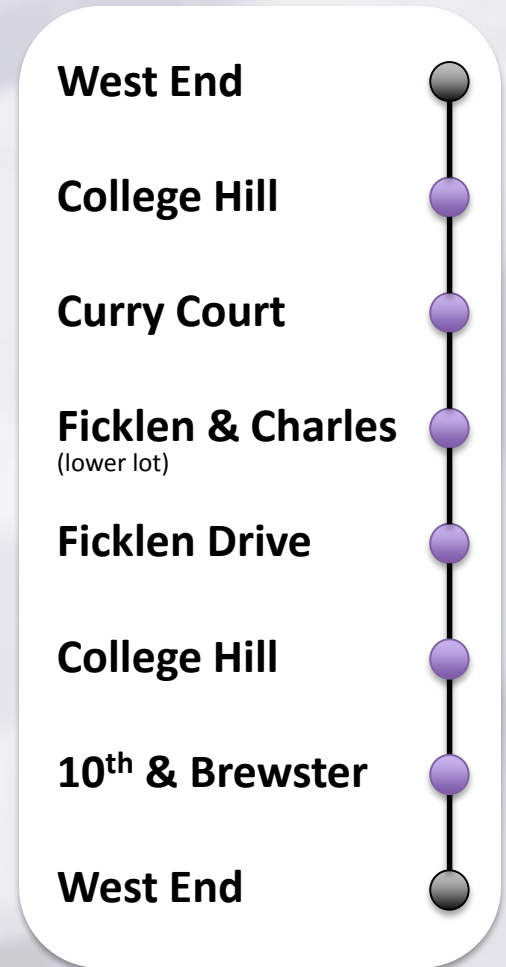

# 301 Gold

Buses every 15 minutes

- Monday – Friday
  - 6:50am – 6:20pm

# 305 West End Express

Buses every 15 minutes

- Monday – Friday
  - 3:45pm – 6:15pm

West End

Ficklen & Charles  
(lower lot)

Ficklen Drive

West End

## Buses every 8 minutes

- Monday – Thursday
  - 3:30pm – 7:00pm
- Friday
  - 1:00pm – 7:00pm

**Christenbury**

**Ficklen & Charles**

(lower lot)

**Ficklen Drive**

**Christenbury**

## Buses every 15 minutes

- Monday – Thursday
  - 6:20am – 12:20am